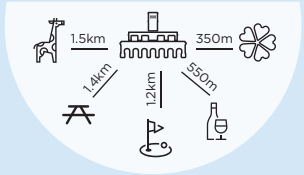

VISIT  
**Werribee**  
*& Surrounds*

Geelong  
43km

Werribee City Centre  
4.7km

Melbourne CBD  
33km

Werribee South Foreshore  
and Wyndham Harbour  
6.5km

VisitWerribeeandSurrounds  
visitwerribee.com

- Free Parking
- Bus route to Werribee City Centre, Werribee Train Station, Werribee South and Wyndham Harbour